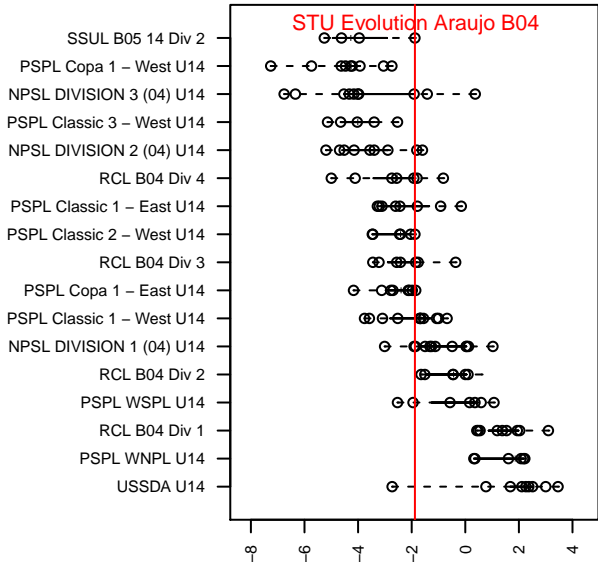

**attack and defense rating
relative to others at age
and all opponents in last 13 months**