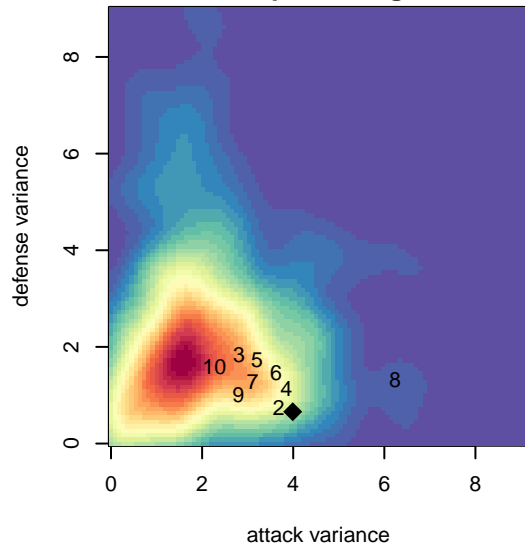

STU Evolution Araujo B04

South Tacoma United
Tacoma, WA
B04 total strength=1101
attack=3.61 defense=2.23
fall league = SSUL B05 14 Div 2

alt names used:
STU Evolution B04 Araujo

Venues played:
2017 SSUL B05 14 Div 2
2017 Founders Cup B04 Div A

STU Evolution Araujo B04
Dots are actual minus expected GF (blue circles) and GA (red triangles).
Blue line is smoothed change in attack strength. Red is smoothed change in defense strength.

**attack and defense variance (black dot)
relative to other teams
and top 10 in region**